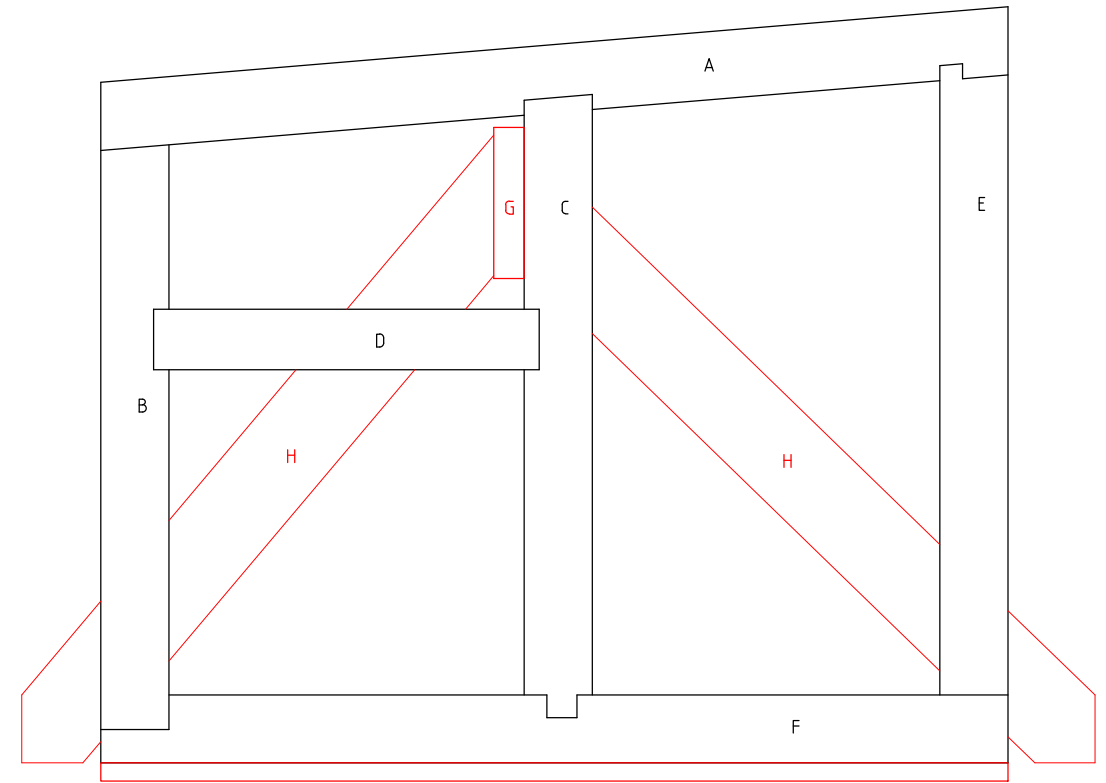

ISOMETRIC VIEW OF MODULE 1 & 2 MERGED

ELEVATION OF MODULE 1 & 2 MERGED

SPONSOR

HARRIES

PLANNING DESIGN MANAGEMENT

Henllan, Eglwysrwrw, Pembrokeshire, SA41 3UP, Wales.

T: 01239 891 499 F: 01239 891 455 www.hpdm.co.uk

DATE: 01.09.2023

CARPENTRY MODULE 3

NOT TO SCALE IF IN DOUBT ASK!