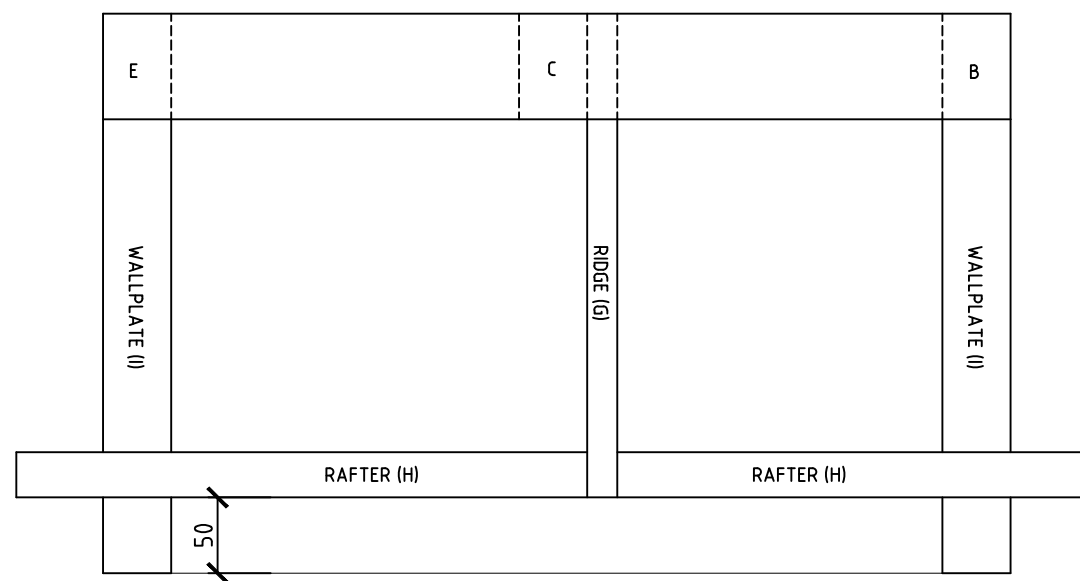

ROOF ELEVATION

ROOF PLAN

SPONSOR

HARRIES

PLANNING DESIGN MANAGEMENT

Henllan, Eglwysrwrw, Pembrokeshire, SA41 3UP, Wales.

T: 01239 891 499 F: 01239 891 455 www.hpdm.co.uk

CARPENTRY MODULE 2