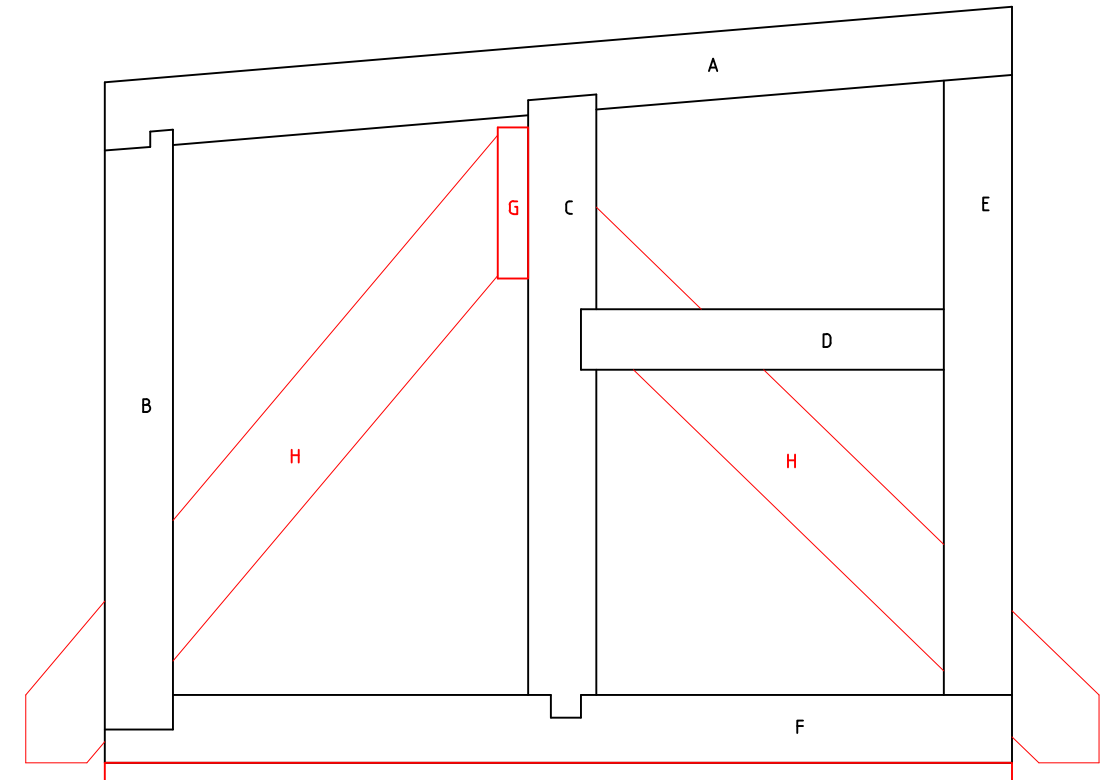

ISOMETRIC VIEW OF MODULE 1 & 2 MERGED

ELEVATION OF MODULE 1 & 2 MERGED

SPONSOR

HARRIES

PLANNING DESIGN MANAGEMENT

Henllan, Eglwysrwr, Pembrokeshire, SA41 3UP, Wales.

T: 01239 891 499 F: 01239 891 455 www.hpdm.co.uk

CARPENTRY MODULE 3

NOT TO SCALE IF IN DOUBT ASK!

DATE: 25.08.2021